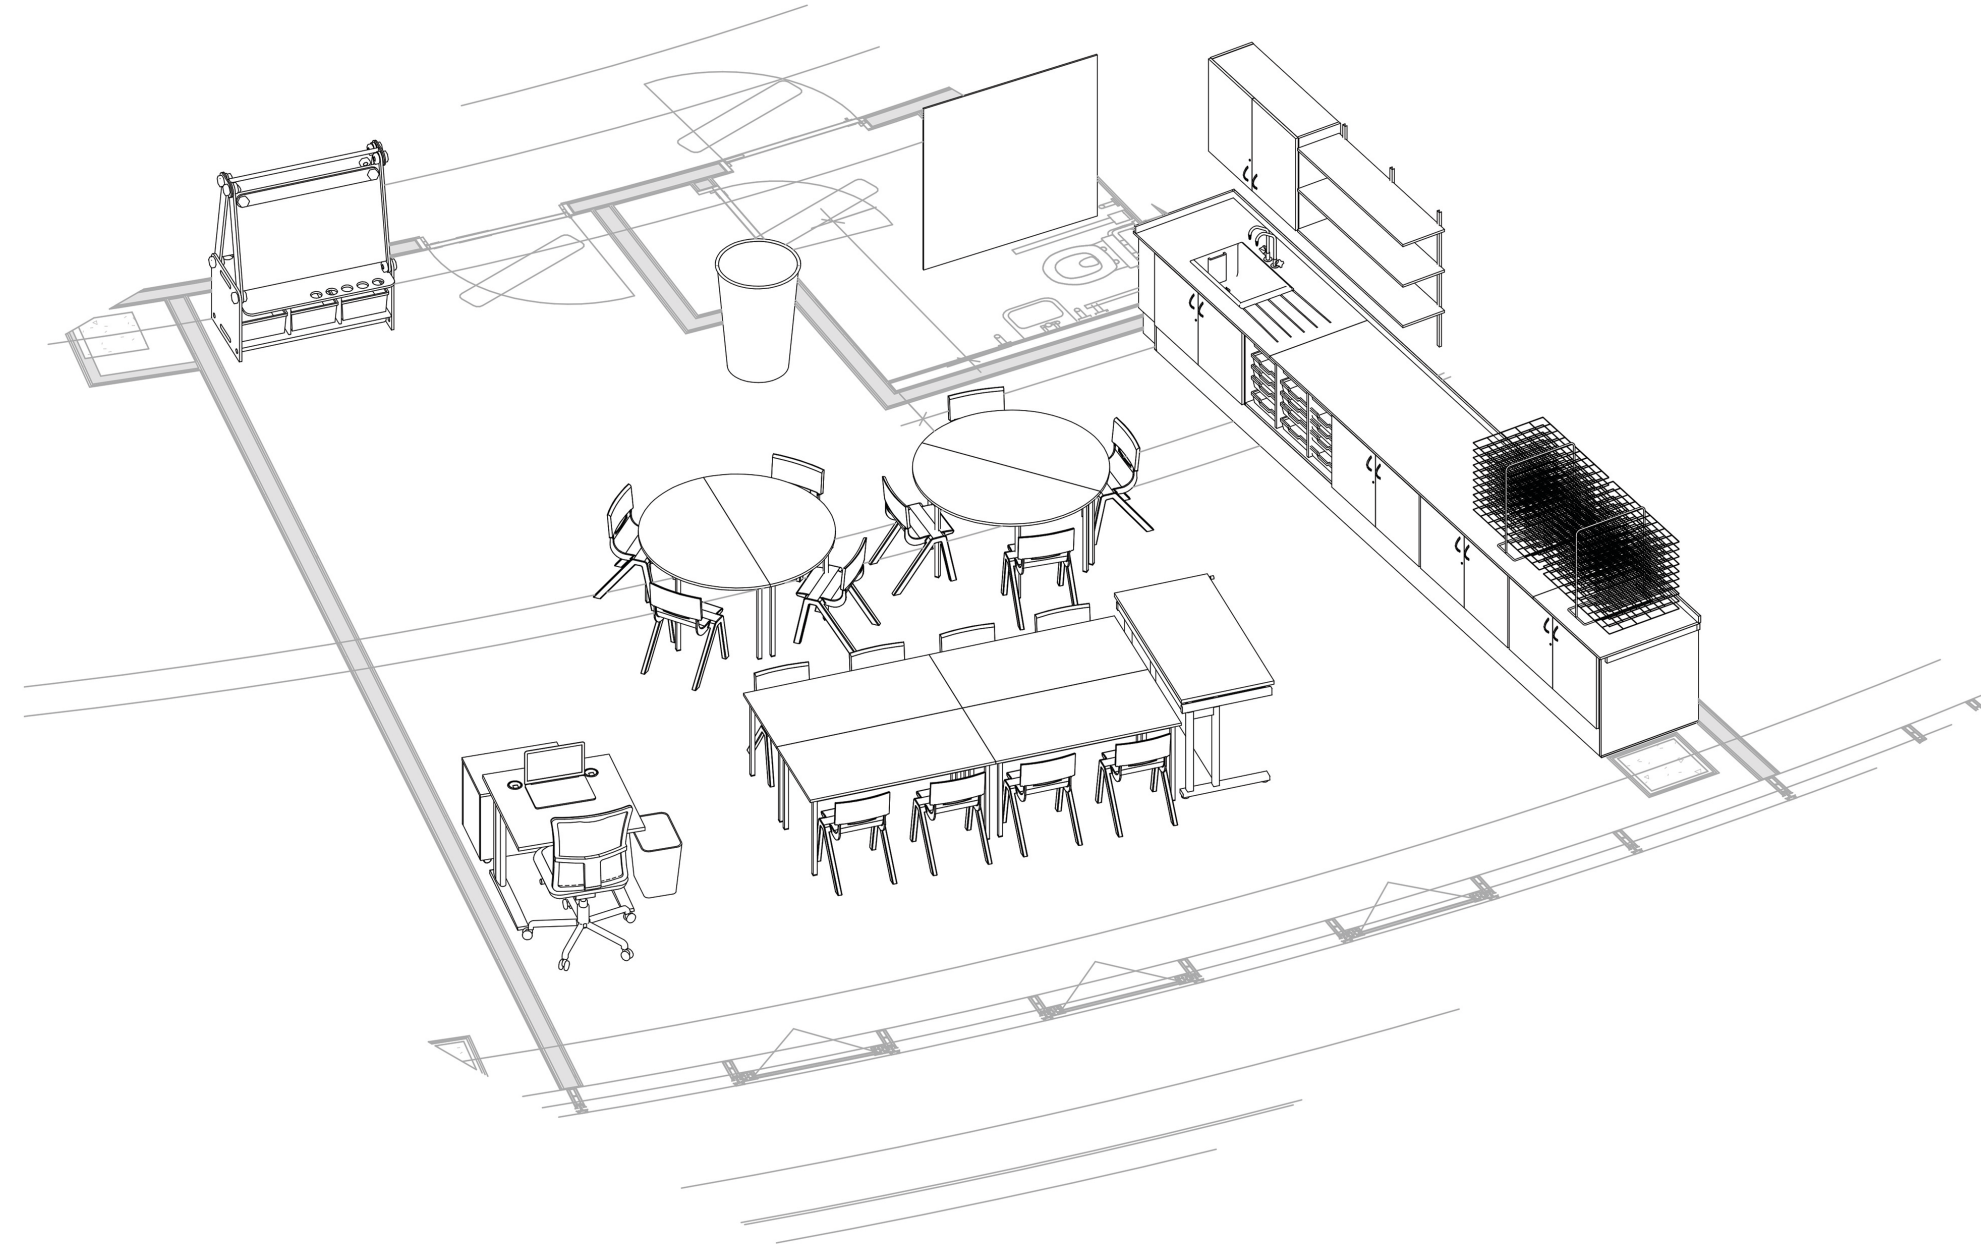

Art/DT Room

Music/Drama Studio

FF&E Schedule - Art/DT Room				
FF&E Description	Product Book Code	Qty	DFE FF&E Code	FF&E Type
Art/DT				
Adjustable Table	DDA-001	1	TAB001	Loose
Art Easel (Primary)	EY-001	1	EQZ24	Loose
Belfast Sink	ME-001	1	SIN001	Fixed
Classroom chair (SM3)	CH-005	16	CHA003	Loose
Cover End Panel	FIX-011	2	N/A	Fixed
Drying Rack A1	AR-002	2	N/A	Loose
Infis Panel	FIX-011	1	N/A	Fixed
Large Bin	AC-021	1	BIN002	Loose
Noticeboard (1200x1200)	AC-004	2	BOA001	Fixed
Operator Chair (with arms)/Admin	CH-002	1	CHA304	Loose
Podestal Unit/Admin	ST-014	1	STO101	Loose
Plinth	FIX-009	2	N/A	Fixed
Rectangular table (SM3)	TA-003	4	TAB03R	Loose
Semi-circular Table (SM3)	TA-006	4	TAB01SC	Loose
Small Bin	AC-022	1	BIN001	Loose
Spur Shelving (Bracket Only)	FIX-005	9	N/A	Fixed
Spur Shelving (Shelf Only)	FIX-005	3	N/A	Fixed
Spur Shelving (Spur Upright)	FIX-005	3	N/A	Fixed
Swanneck Tap	ME-018	2	N/A	Fixed
Table, ICT/Admin (800)	TA-004	1	TAB508	Loose
Underbench 2 door Cupboard	FIX-001	4	N/A	Fixed
Underbench 18 tray unit (two doors)	FIX-006	1	TRU002	Fixed
Vulcanene Bottle Trap	ME-021	2	N/A	Fixed
Wall Cupboard Unit (2 doors)	FIX-017	1	CUP013	Fixed
Whiteboard (1200x1200)	AC-006	1	BOW01	Fixed
Worktop (solid laminate)	FIX-003	3	WKT02V	Fixed
Worktop Upstand (solid laminate)	FIX-003	2	N/A	Fixed