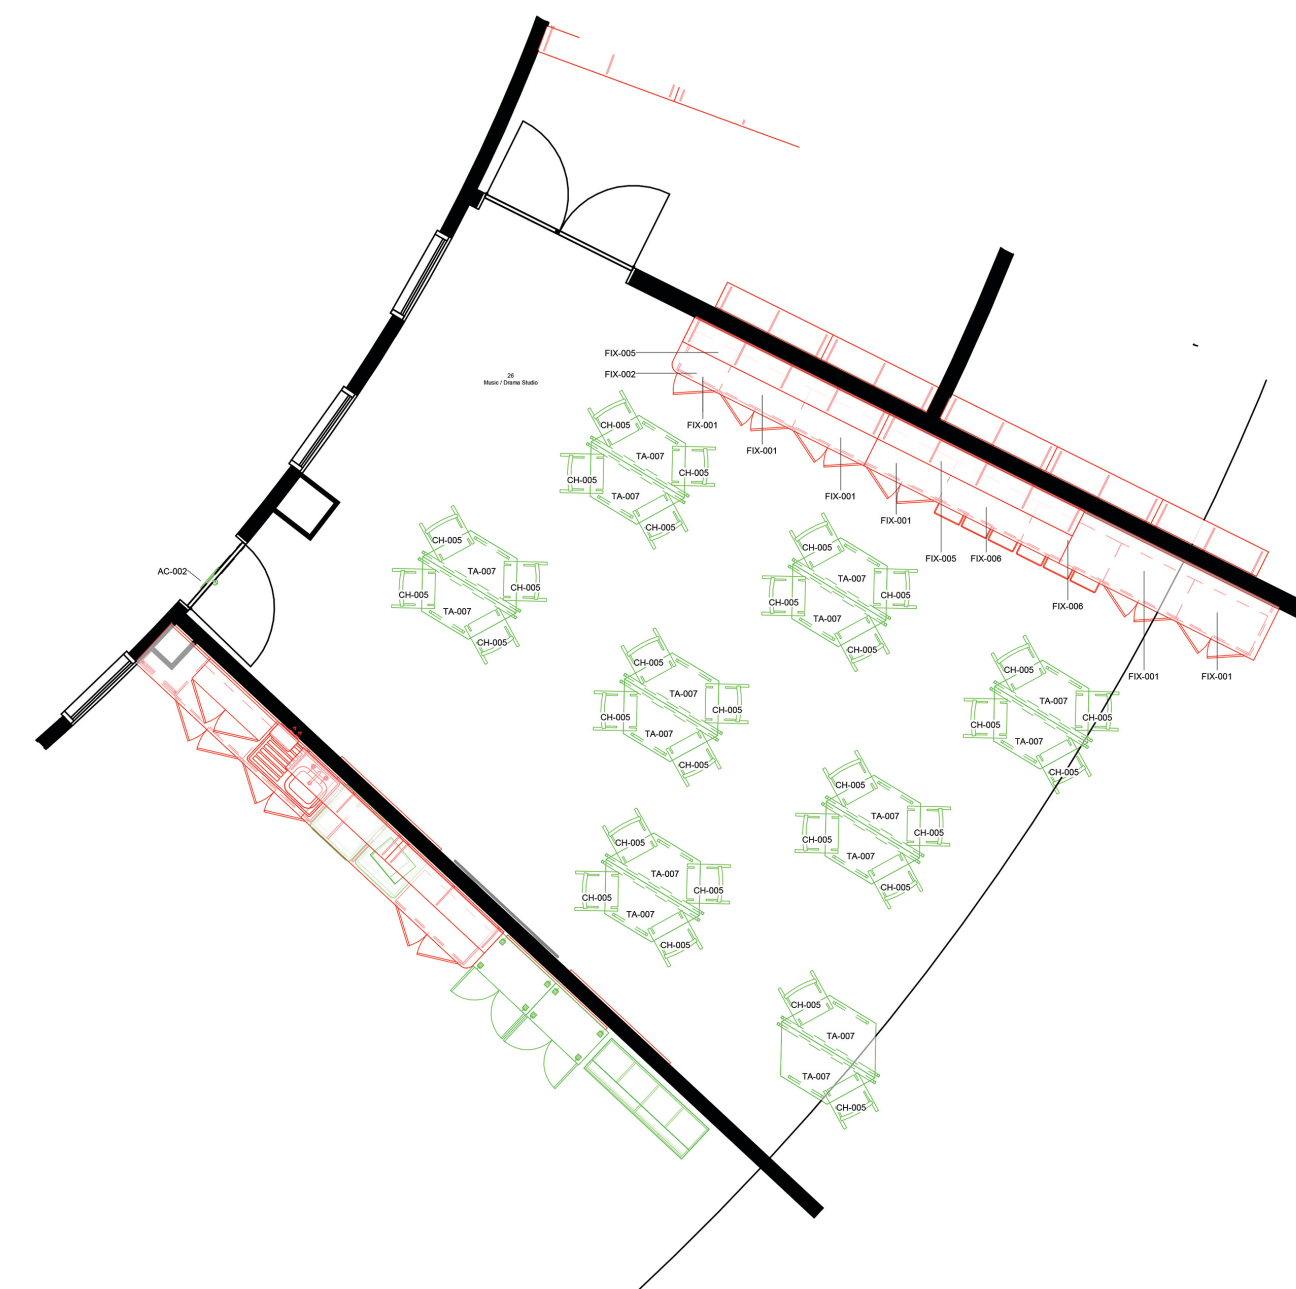

Art/DT Room

Music/Drama Studio

FF&E Schedule - Art/DT Room				
FF&E Description	Product Book Code	Qty	DFE FF&E Code	FF&E Type
Art/DT				
Adjustable Table	DDA-001	1	TAB001	Loose
Art Easel (Primary)	EY-001	1	EQZ24	Loose
Belfast Sink	ME-001	1	SIN001	Fixed
Classroom chair (SM3)	CH-005	16	CHA003	Loose
Cover End Panel	FIX-011	2	N/A	Fixed
Drying Rack A1	AR-002	2	N/A	Loose
Infis Panel	FIX-011	1	N/A	Fixed
Large Bin	AC-021	1	BIN002	Loose
Noticeboard (1200x1200)	AC-004	2	BOA001	Fixed
Operator Chair (with arms)/Admin	CH-002	1	CHA304	Loose
Podestal Unit/Admin	ST-014	1	STO101	Loose
Plinth	FIX-009	2	N/A	Fixed
Rectangular table (SM3)	TA-003	4	TAB03R	Loose
Semi-circular Table (SM3)	TA-006	4	TAB01SC	Loose
Small Bin	AC-022	1	BIN001	Loose
Spur Shelving (Bracket Only)	FIX-005	9	N/A	Fixed
Spur Shelving (Shelf Only)	FIX-005	3	N/A	Fixed
Spur Shelving (Spur Upright)	FIX-005	3	N/A	Fixed
Swanneck Tap	ME-018	2	N/A	Fixed
Table, ICT/Admin (800)	TA-004	1	TAB508	Loose
Underbench 2 door Cupboard	FIX-001	4	N/A	Fixed
Underbench 18 tray unit (two doors)	FIX-006	1	TRU002	Fixed
Vulcanene Bottle Trap	ME-021	2	N/A	Fixed
Wall Cupboard Unit (2 doors)	FIX-017	1	CUP013	Fixed
Whiteboard (1200x1200)	AC-006	1	BOW01	Fixed
Worktop (solid laminate)	FIX-003	3	WKT02V	Fixed
Worktop Upstand (solid laminate)	FIX-003	2	N/A	Fixed