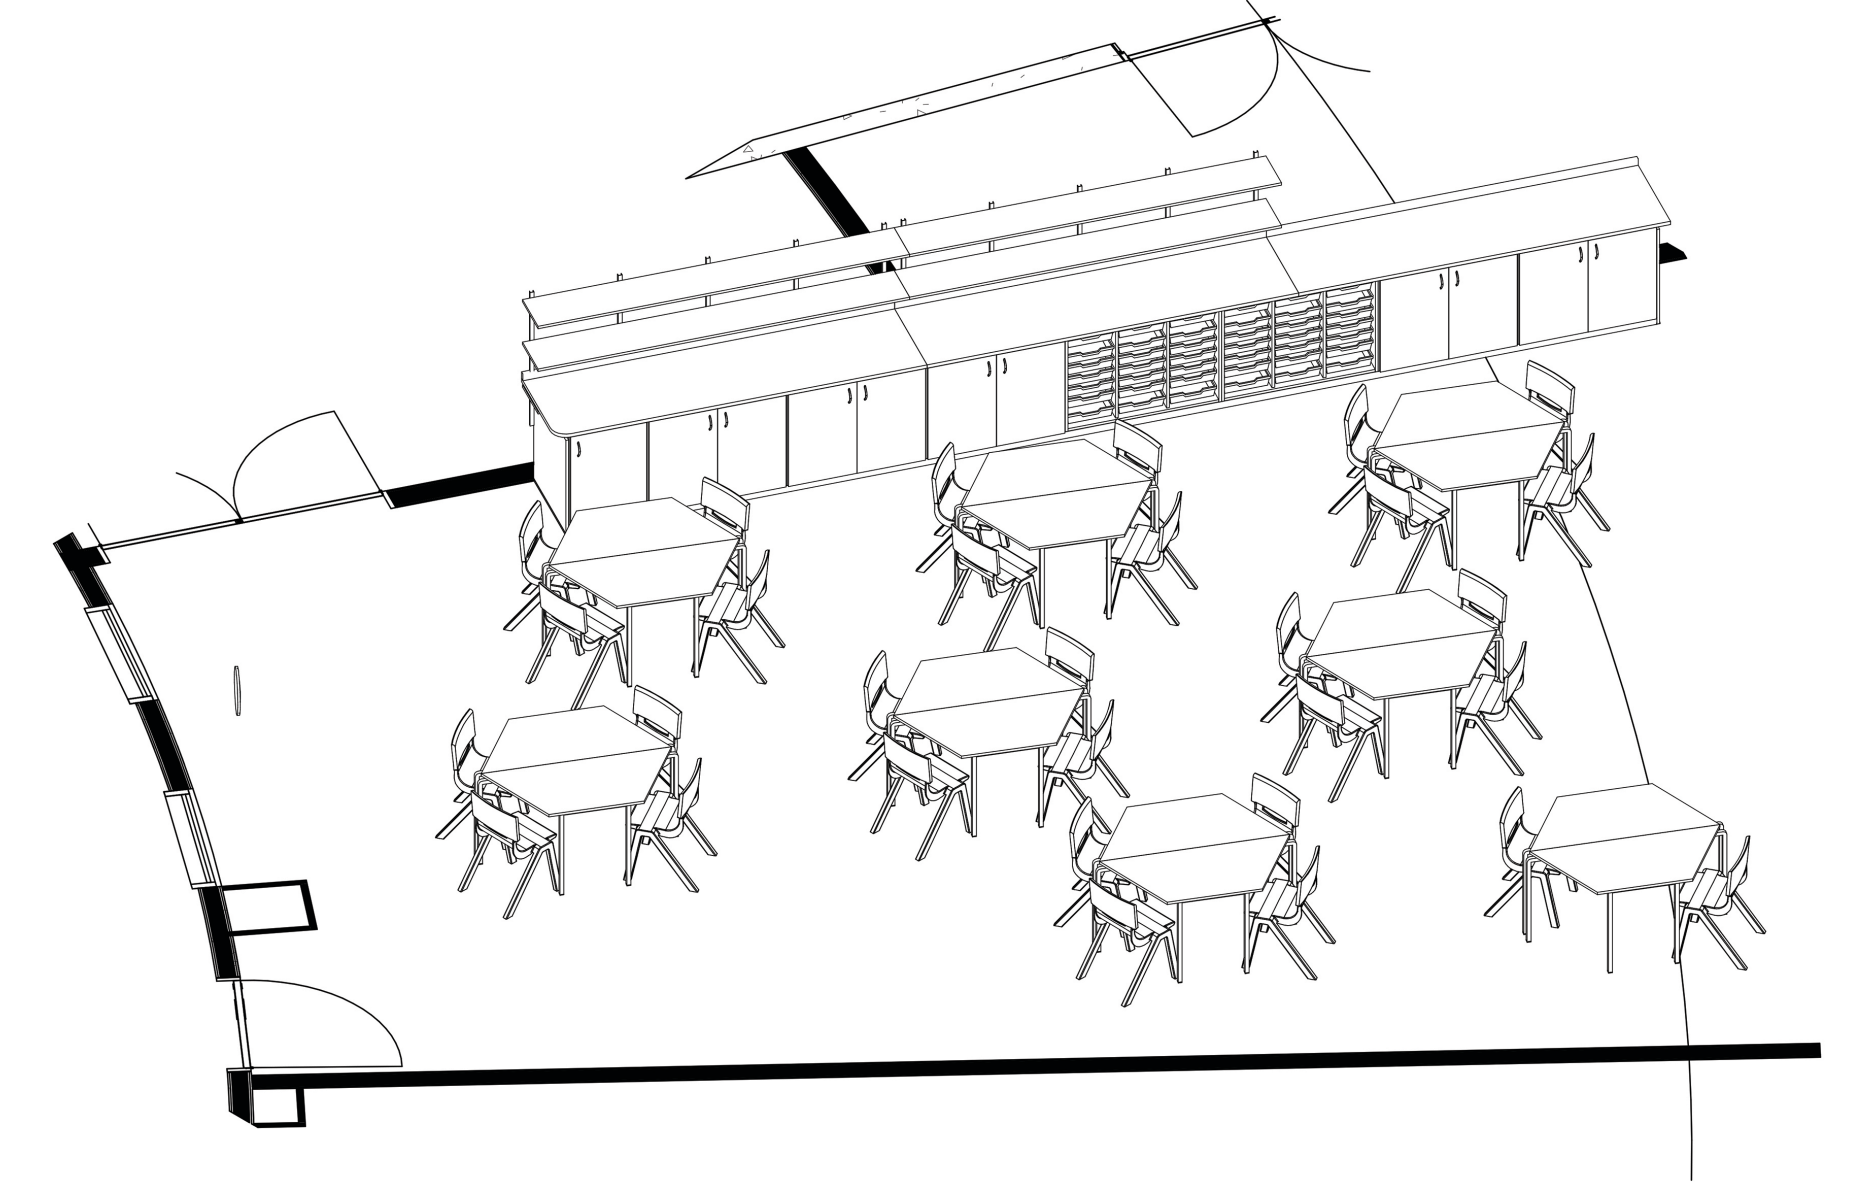

Art/DT Room

Music/Drama Studio

FF&E Schedule - Art/DT Room				
FF&E Description	Product Book Code	Qty	DFE FF&E Code	FF&E Type
Art/DT				
Adjustable Table	DDA-001	1	TAB001	Loose
Art Easel (Primary)	EY-001	1	EQZ24	Loose
Belfast Sink	ME-001	1	SIN001	Fixed
Classroom chair (SM3)	CH-005	16	CHA003	Loose
Cover End Panel	FIX-011	2	N/A	Fixed
Drying Rack A1	AR-002	2	N/A	Loose
Infis Panel	FIX-011	1	N/A	Fixed
Large Bin	AC-021	1	BIN002	Loose
Noticeboard (1200x1200)	AC-004	2	BOA001	Fixed
Operator Chair (with arms)/Admin	CH-002	1	CHA304	Loose
Podestal Unit/Admin	ST-014	1	STO101	Loose
Plinth	FIX-009	2	N/A	Fixed
Rectangular table (SM3)	TA-003	4	TAB03R	Loose
Semi-circular Table (SM3)	TA-006	4	TAB01SC	Loose
Small Bin	AC-022	1	BIN001	Loose
Spur Shelving (Bracket Only)	FIX-005	9	N/A	Fixed
Spur Shelving (Shelf Only)	FIX-005	3	N/A	Fixed
Spur Shelving (Spur Upright)	FIX-005	3	N/A	Fixed
Swanneck Tap	ME-018	2	N/A	Fixed
Table, ICT/Admin (800)	TA-004	1	TAB508	Loose
Underbench 2 door Cupboard	FIX-001	4	N/A	Fixed
Underbench 18 tray unit (two doors)	FIX-006	1	TRU002	Fixed
Vulcanene Bottle Trap	ME-021	2	N/A	Fixed
Wall Cupboard Unit (2 doors)	FIX-017	1	CUP013	Fixed
Whiteboard (1200x1200)	AC-006	1	BOW01	Fixed
Worktop (solid laminate)	FIX-003	3	WKT02V	Fixed
Worktop Upstand (solid laminate)	FIX-003	2	N/A	Fixed